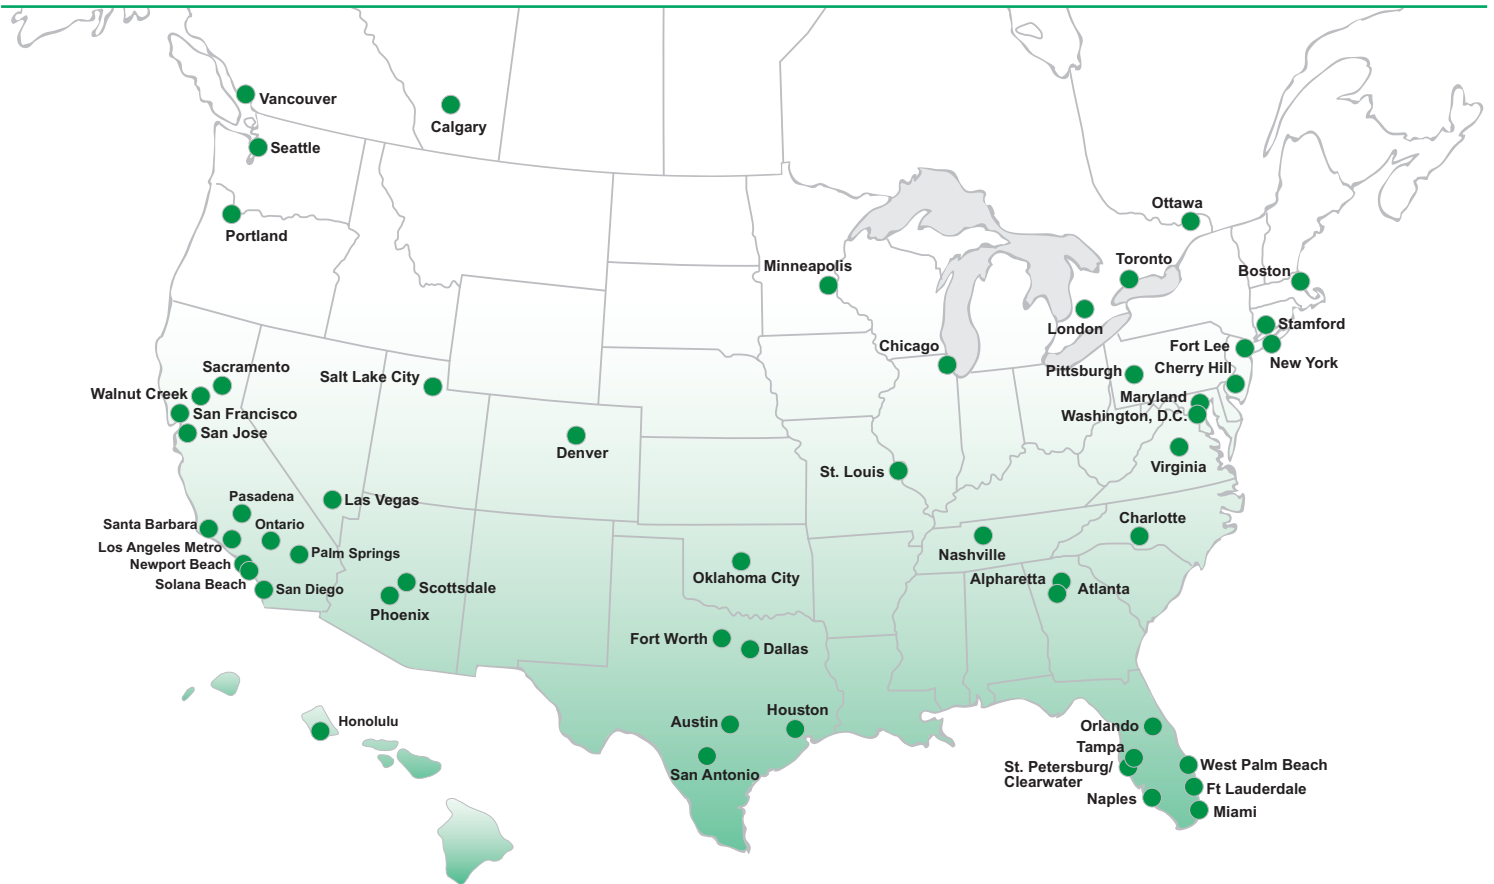

Step 3. Document the client's vehicle preference in the notes.

All rentals are subject to applicable taxes. All rentals include 100 free miles per day and \$0.75/mile for additional miles. Daily rates do not include applicable taxes and local surcharges.

MORE THAN 80 LOCATIONS ACROSS 35 MARKETS

Login to ARMS® today view our standard insurance rates.